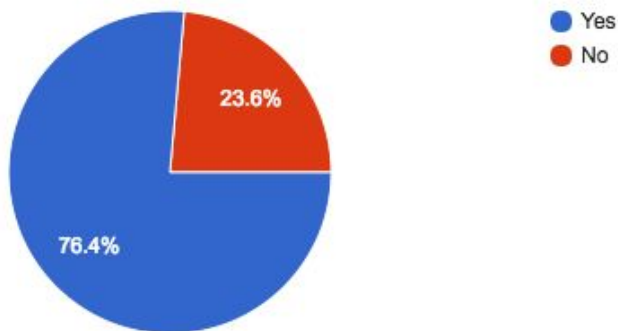

4-Day Week and Building Reconfiguration Survey Results

January 10, 2018

Who is completing this survey?

496 responses

Do you support a 4-day student school week at Converse County School District #2?

496 responses