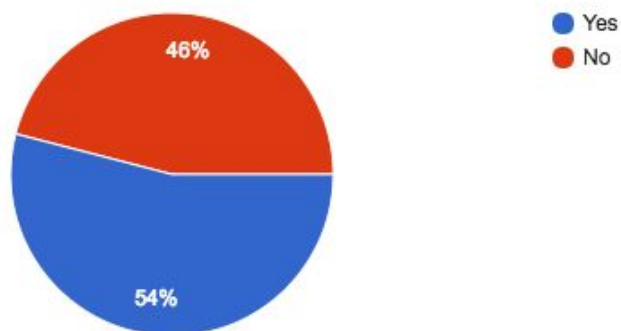

Do you support 7th and 8th grade students being moved to Glenrock High School?

496 responses