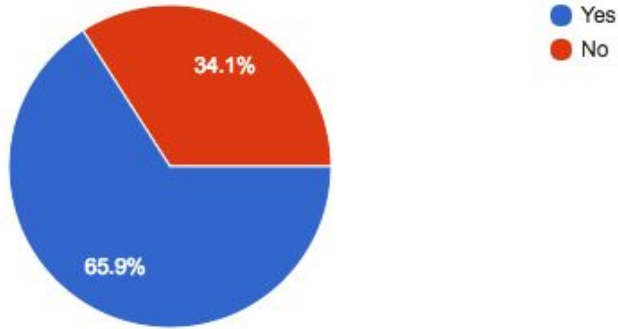

Do you support the 4th grade being moved to the Glenrock Intermediate School?

496 responses

	4 Day Week			7th and 8th Moving			4th Moving			Friday Supervision		
	Yes	No	% For	Yes	No	% For	Yes	No	% For	Yes	No	% Who Do
Community Member	64	15	81.01%	48	31	60.76%	57	22	72.15%	11	68	13.92%
Parents	242	88	73.33%	167	164	50.45%	203	128	61.33%	75	255	22.73%
Students	13	7	65.00%	6	14	30.00%	14	6	70.00%	2	18	10.00%
Staff	57	5	91.94%	46	16	74.19%	51	11	82.26%	1	61	1.61%
Other	2	2	50.00%	1	3	25.00%	2	2	50.00%	1	3	25.00%
			72.26%			54.03%			65.93%			18.18%