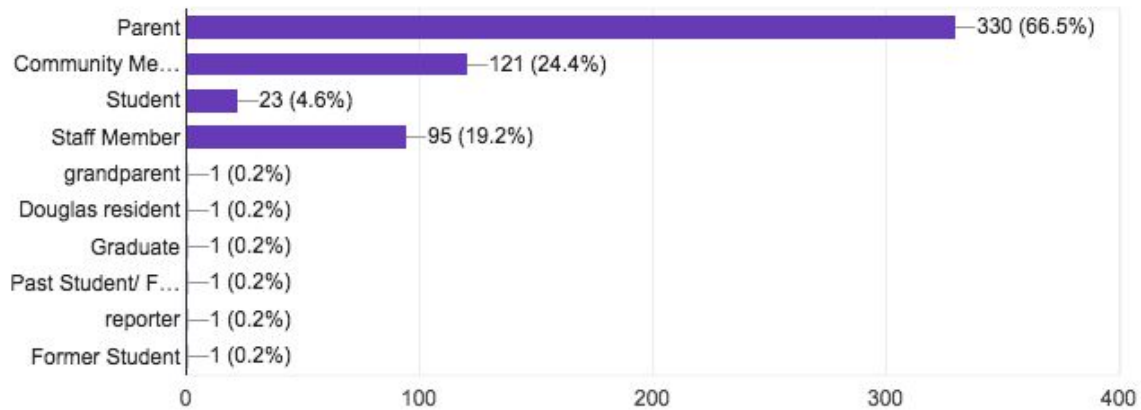

4-Day Week and Building Reconfiguration Survey Results

January 10, 2018

Who is completing this survey?

496 responses

Do you support a 4-day student school week at Converse County School District #2?

496 responses

Would you need a place for your child to go on Friday's if the district implemented a 4-day student school week?

496 responses

Do you support 7th and 8th grade students being moved to Glenrock High School?