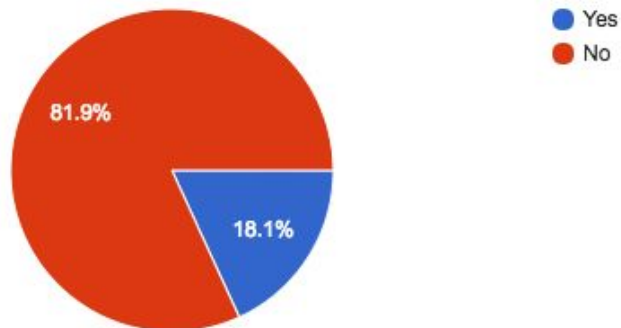

4-Day Week and Building Reconfiguration Survey Results

January 10, 2018

Who is completing this survey?

496 responses

Do you support a 4-day student school week at Converse County School District #2?

496 responses

Would you need a place for your child to go on Friday's if the district implemented a 4-day student school week?

496 responses

Do you support 7th and 8th grade students being moved to Glenrock High School?